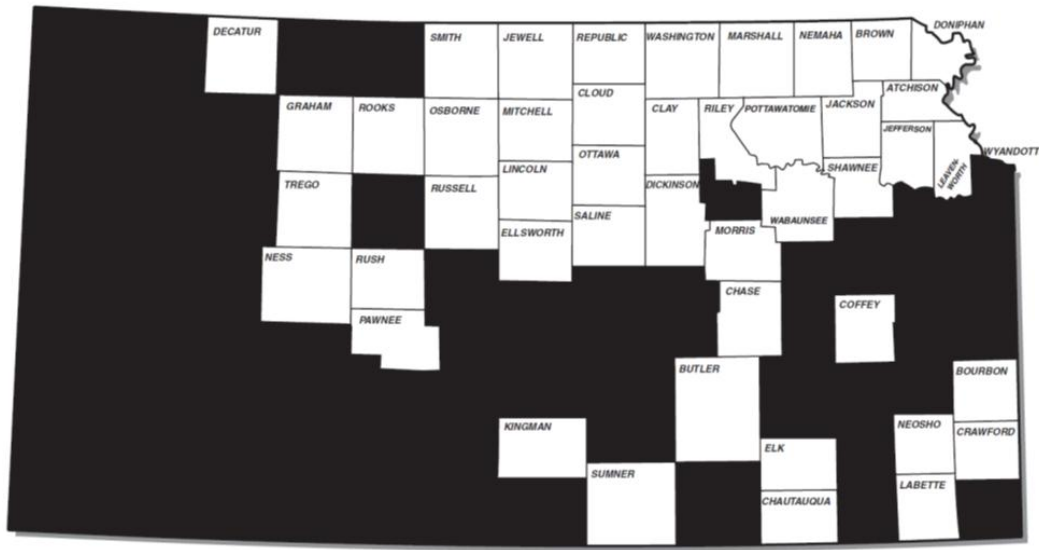

# Sign-On Bonus Maps

## No FISH property Bonus Counties

To help expand the program into new areas, new FISH waters in counties blacked out on the map below are eligible for a sign-on bonus. New waters in these counties will receive a 50% increase (minimum of \$300) to their first year lease payment.

## No Public Fishing Opportunity Bonus Counties

To better provide public fishing opportunities, new FISH waters in counties blacked out on the map below are eligible for a sign-on bonus. New waters in these counties will receive a 100% increase (minimum of \$500) to their first year lease payment.