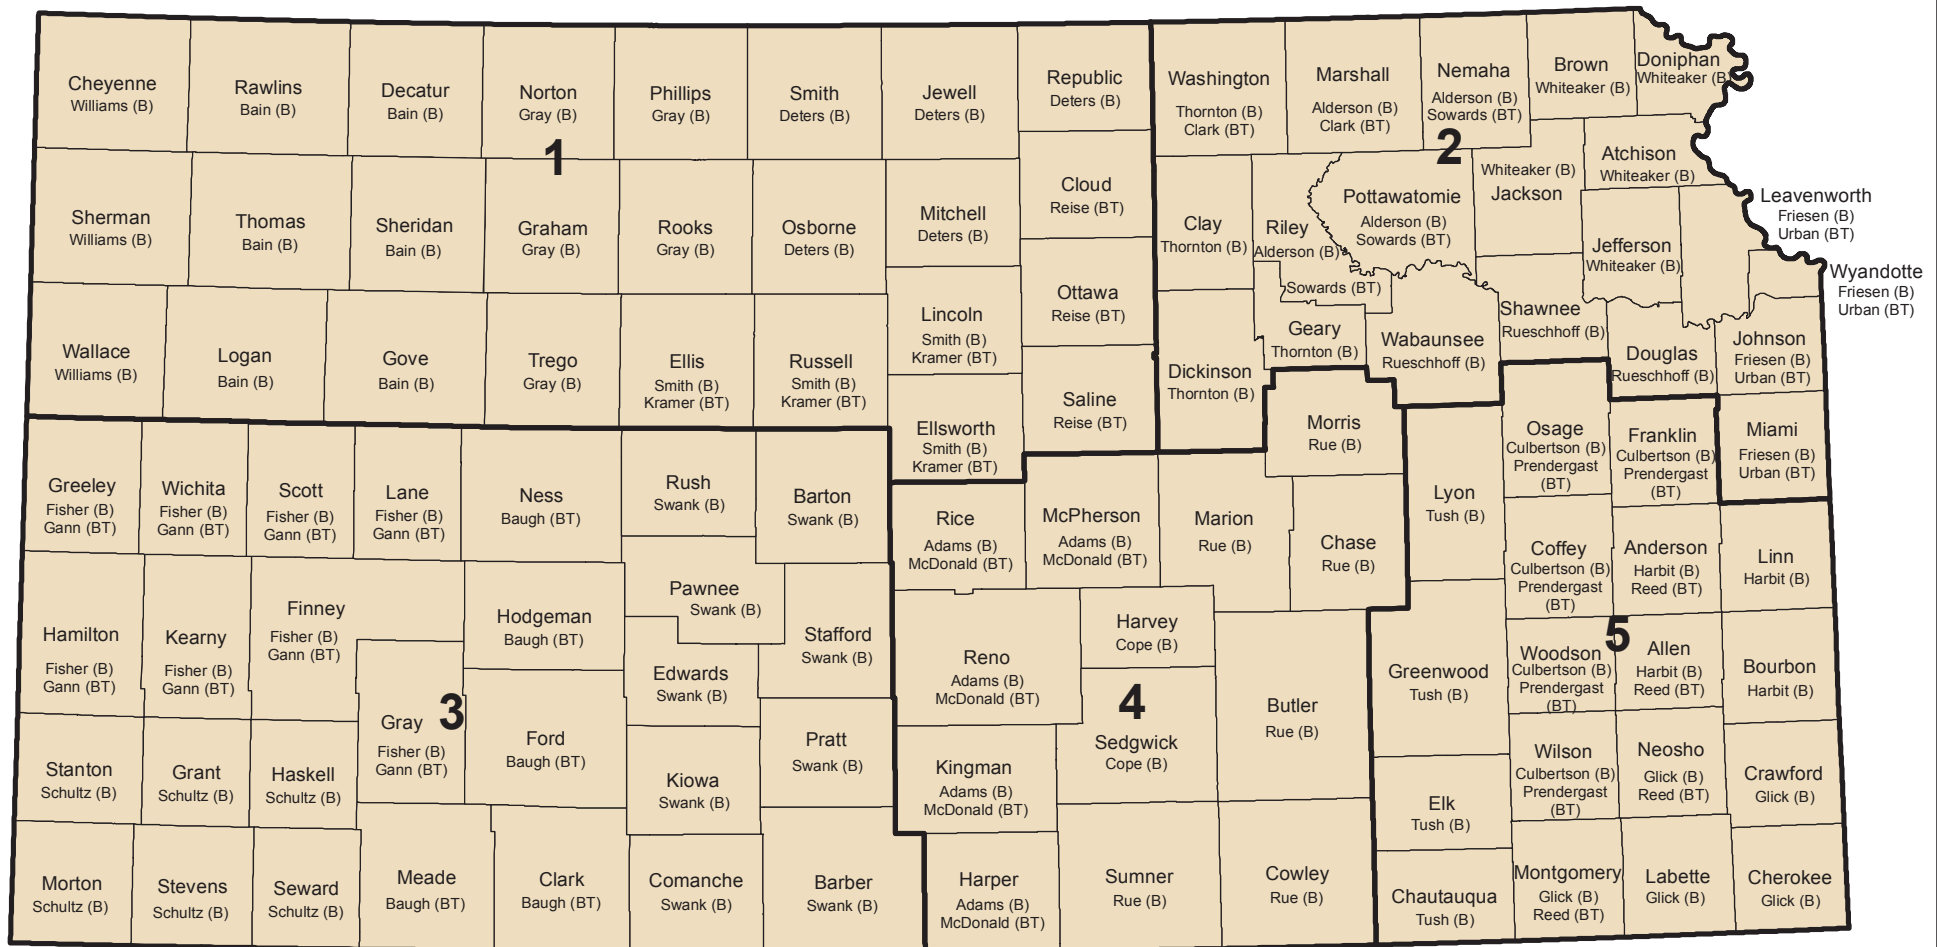

Wildlife Biologists & Bio-Technicians

Kansas Department of Wildlife & Parks

KDWP Regional Offices

Region 1
Sup: Brad Odle
1426 Hwy 183 Alt.
Hays, KS 67601
(785) 628-8614

Region 2
Sup: Roger Wolfe
300 SW Wanamaker Rd.
Topeka, KS 66606
(785) 273-6740

Region 3
Sup: Brad Odle
1001 W McArtor
Dodge City, KS 67801
(620) 227-8609

Region 4
Sup: Craig Curtis
6232 E 29th St. N
Wichita, KS 67220
(316) 683-8069

Region 5
Sup: Craig Curtis
1500 W 7th
Chanute, KS 66720
(620) 431-0380