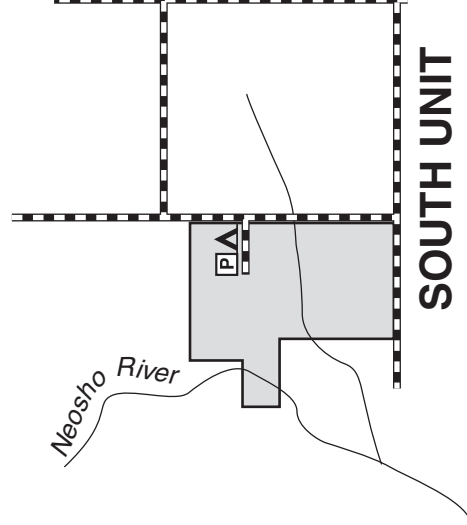

Waterfowl hunters must obtain a daily hunting permit at the check station.

NON-TOXIC SHOT REQUIRED FOR ALL HUNTING

NEOSHO WILDLIFE AREA