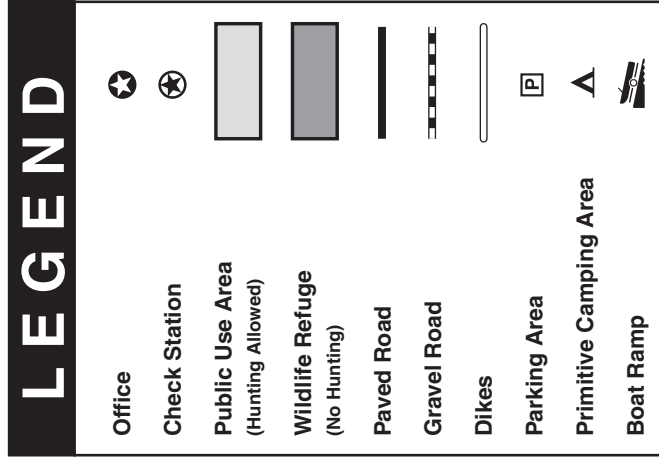

Waterfowl hunters must obtain a daily hunting permit at the check station.

NON-TOXIC SHOT REQUIRED FOR ALL HUNTING

NEOSHO WILDLIFE AREA