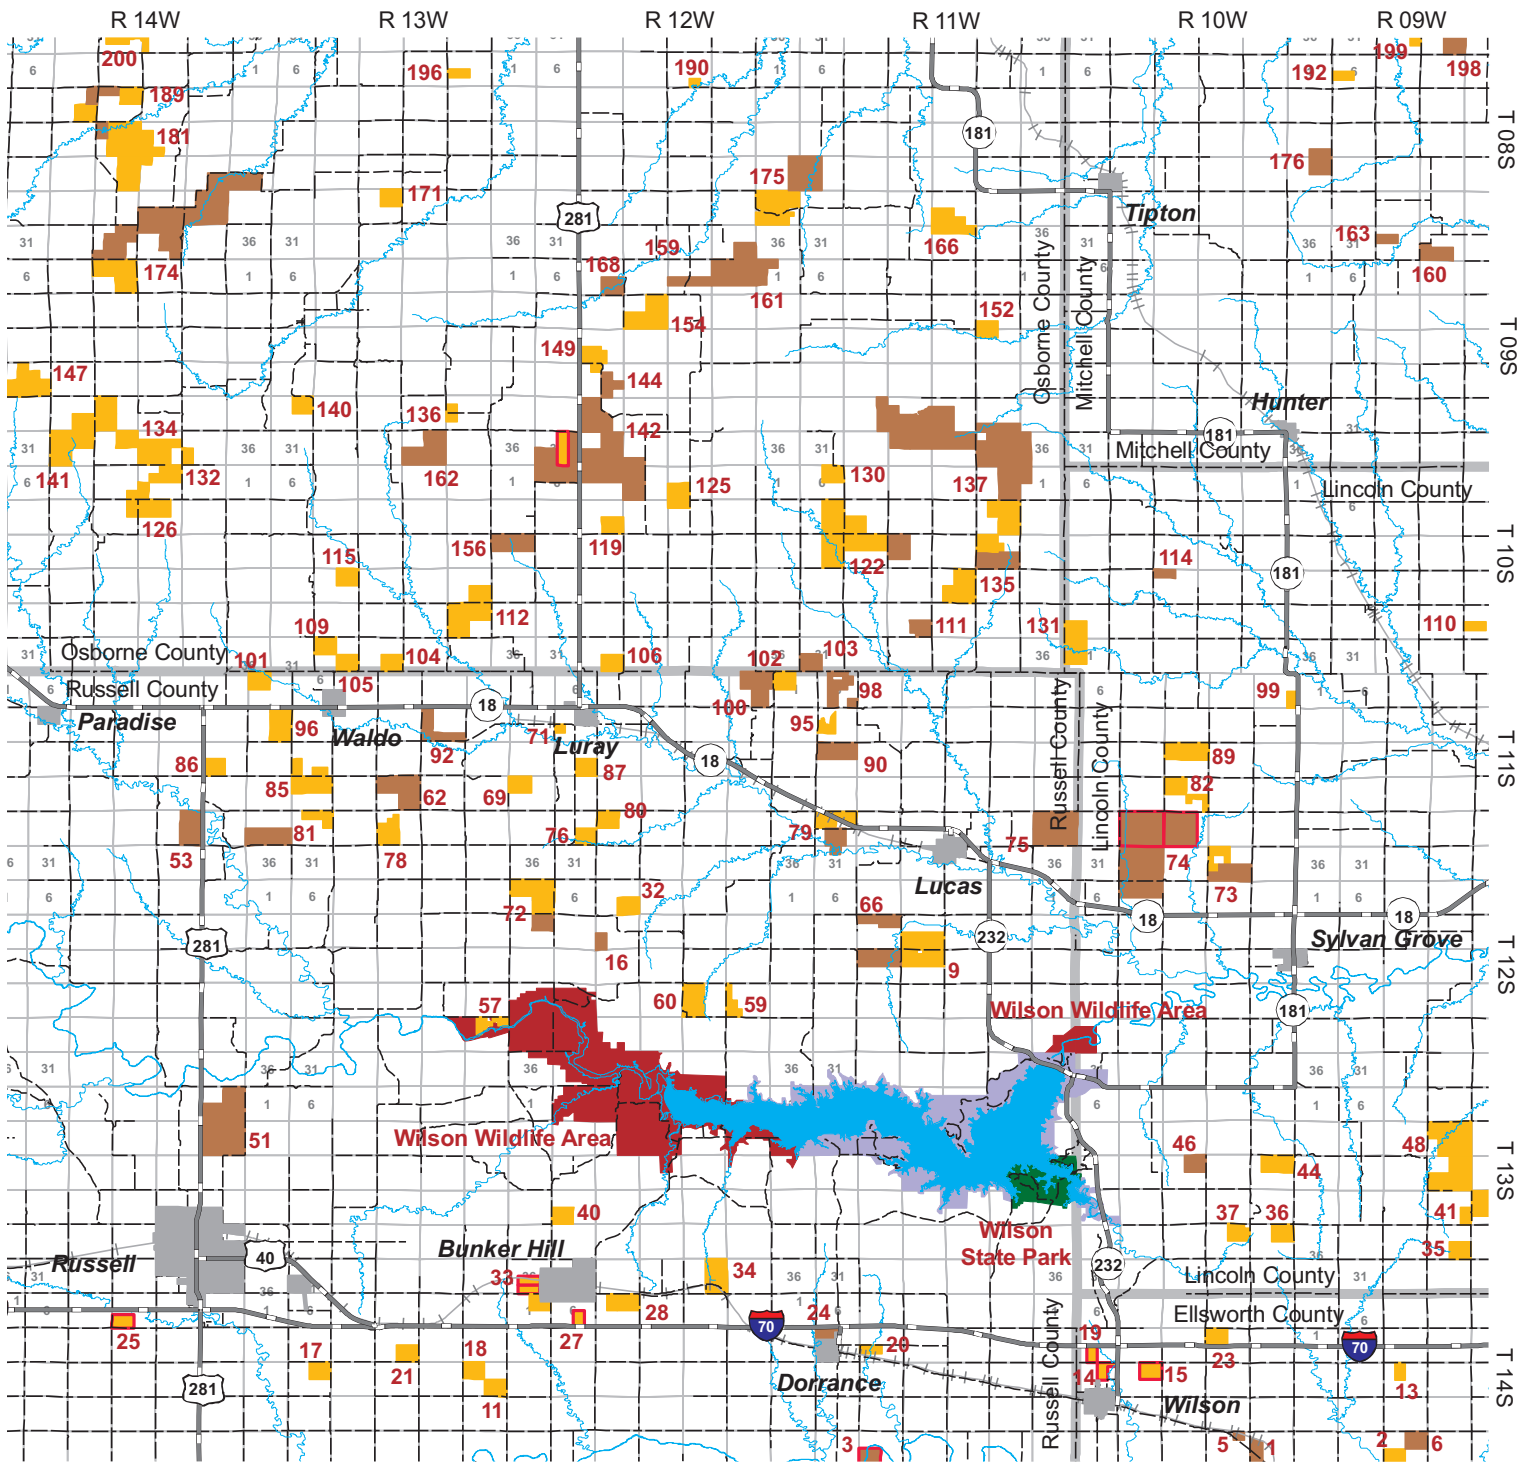

1	2	3	4	5	6
7	8	9	10	11	12
13	14	15	16	17	18
19	20	21	22	23	24
25	26	27	28	29	30

MAP 9

HUNT ATLAS LEGEND

WIHA Areas Access Dates: Nov. 1 - Jan. 31		Kansas Dept. of Wildlife & Parks State Parks	
WIHA Areas Access Dates: Sept. 1 - Jan. 31		U.S. Fish and Wildlife Service National Wildlife Refuges	
WIHA Areas Access Dates: Sept. 1 - Mar. 31		U.S. Army Corps of Engineers	
WIHA Areas (Outlined in Red) NO FIREARMS DEER HUNTING		U.S. Army	
WIHA Areas (Youth Dove) Access Dates: Sept. 1 - Sept. 30		U.S. Forest Service	
Kansas Dept. of Wildlife & Parks Public Wildlife Areas		Streams and Lakes	

This index is a guide to game species most likely to be found on these areas, but hunting opportunities are not limited to these species.

Pheasant

1-5, 7-29, 31-49, 52-53, 55, 57-64, 66-73, 75-82, 84-99, 101-106, 108-116, 118-120, 122-124, 126-160, 162-163, 165-167, 169-176, 179-181, 183-189, 191-196, 198-2011, 203-204

Deer

2-4, 7, 11-13, 16-18, 20-22, 26, 31-32, 34, 36-39, 41-44, 46-49, 53-55, 57-58, 60-62, 64, 66, 68, 70, 72-82, 84-97, 100-101, 103-

Dove

104, 108, 111-116, 118-120, 122-124, 126-130, 132-157, 162-165, 167-168, 170-171, 173-176, 179, 181-191, 194-195, 198, 200, 202, 203-204

Turkey

3, 144, 162, 168, 174, 179, 181, 188, 191, 204